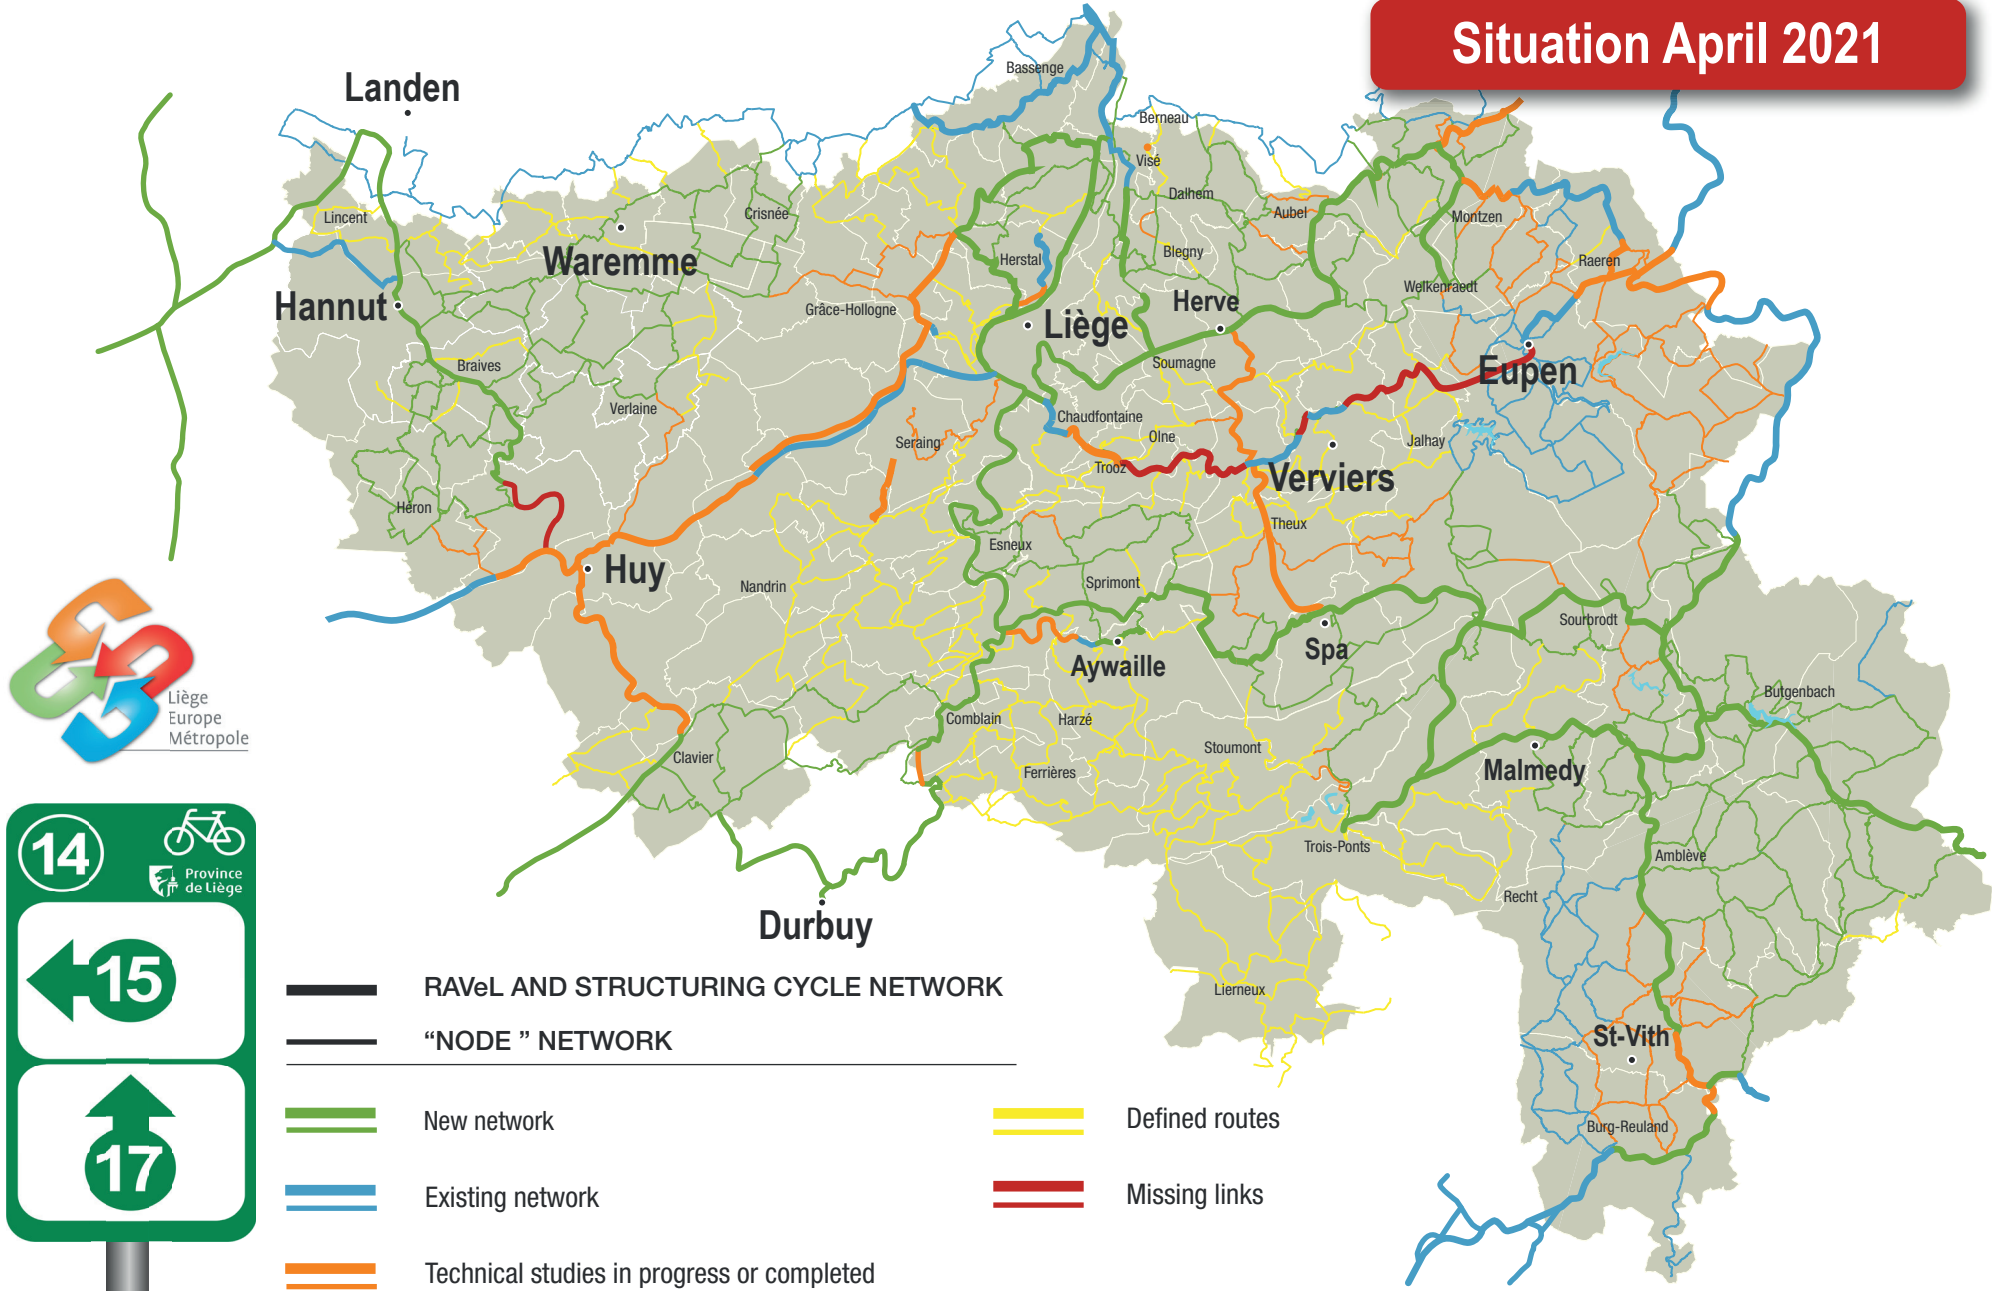

CYCLE NETWORKS IN THE PROVINCE OF LIÈGE (RAVEL AND NODES)

Situation April 2021

-  RAVeL AND STRUCTURING CYCLE NETWORK
-  "NODE" NETWORK
-  New network
-  Existing network
-  Technical studies in progress or completed
-  Defined routes
-  Missing links