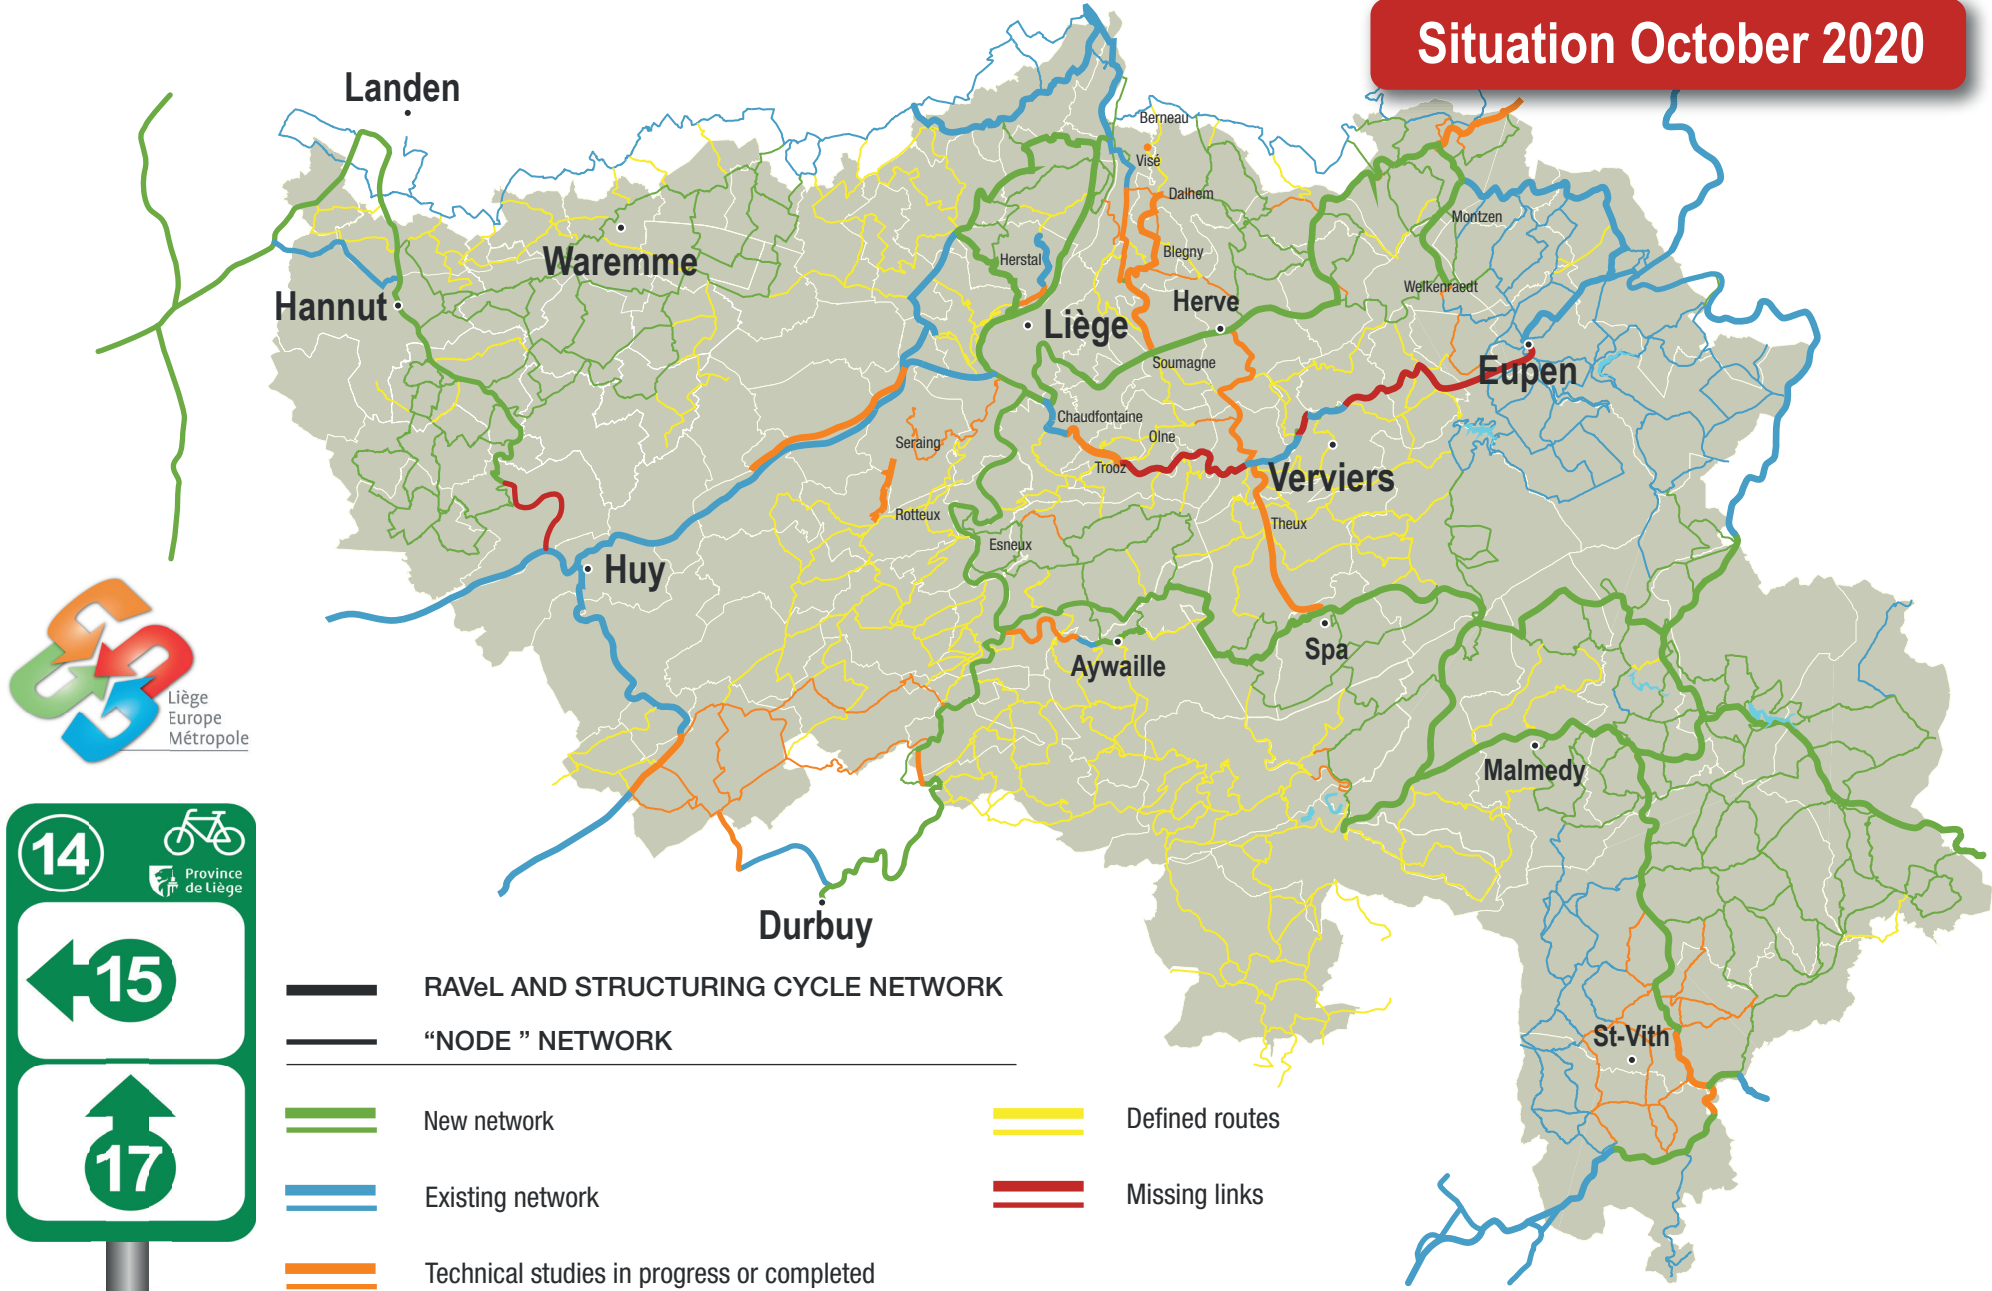

CYCLE NETWORKS IN THE PROVINCE OF LIÈGE (RAVEL AND NODES)

Situation October 2020

-  RAVeL AND STRUCTURING CYCLE NETWORK
-  "NODE" NETWORK
-  New network
-  Existing network
-  Technical studies in progress or completed
-  Defined routes
-  Missing links